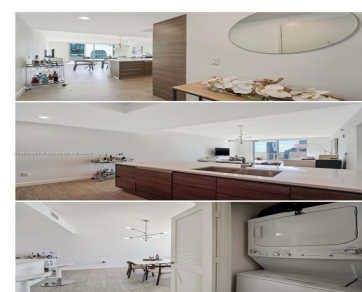

1100 S MIAMI AVE 3904 MIAMI FL 33130

<https://www.cays.com>

Experience the epitome of cosmopolitan living in the vibrant heart of Brickell, Miami. Step into luxury with this exclusive unit in the prestigious Millecento building, designed by the renowned Ferrari designer Pininfarina. Every corner exudes style and elegance, promising a lifestyle filled with culinary delights, walking distance from Brickell City Center. Majestic corner, panoramic sunset [...]

Exterior Features: Balcony,Security/High Impact Doors

Laundry Features: Washer Hookup,Dryer Hookup

Parking Features: Two or More Spaces

Appliances: Dryer,Dishwasher,Refrigerator

Construction Materials: Block