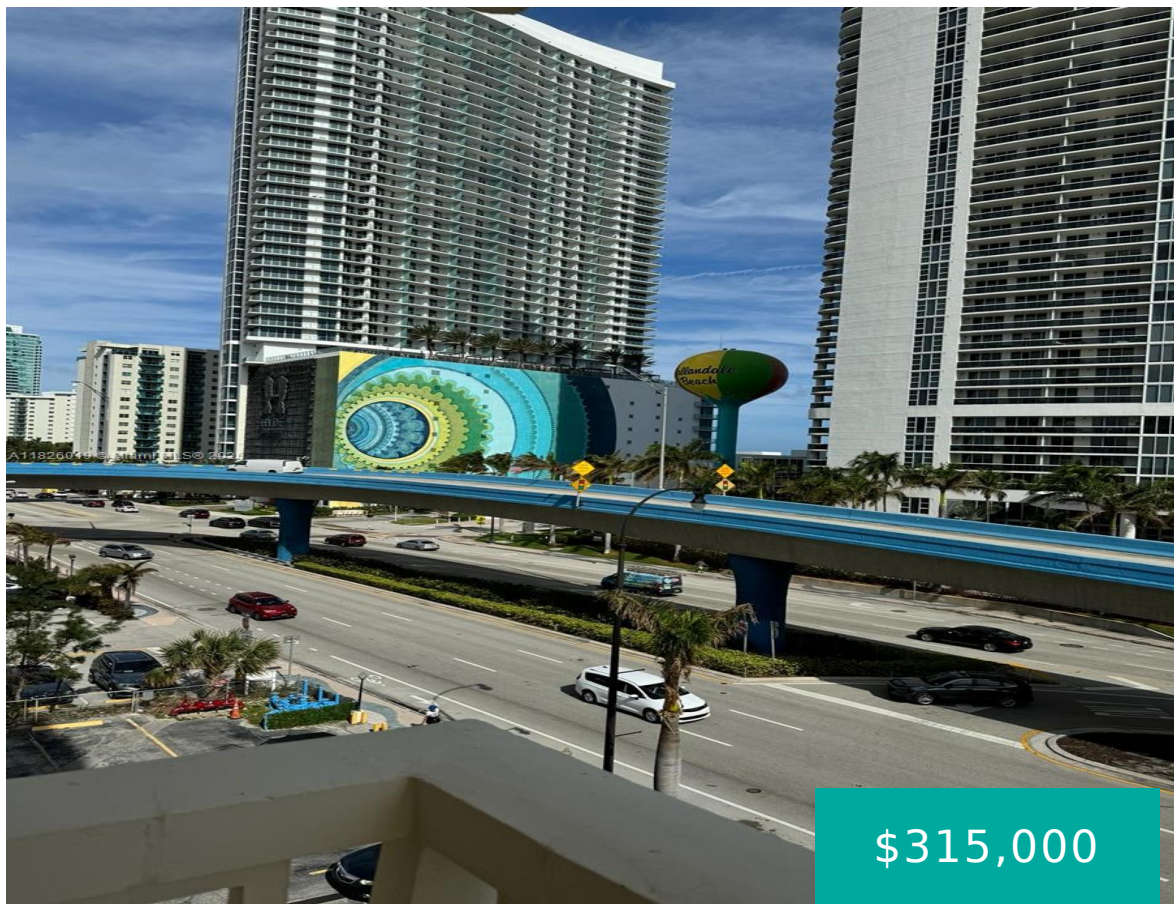

1825 OCEAN DR HALLANDALE BEACH FL 33009 1825 S OCEAN DR 514

<https://www.cays.com>

\$315,000

IMPERIAL TOWERS CONDO UNIT 514 PER CDO BK/PG: 3951/773 Beautiful corner Unit in front of the Beach Great Location in Hallandale Beach. Two bedrooms 2 Baths in a Great Condo with Great views . Ready to move. New air condition!!! Pool facing Intercoastal and Playroom. Owner motivated!!!