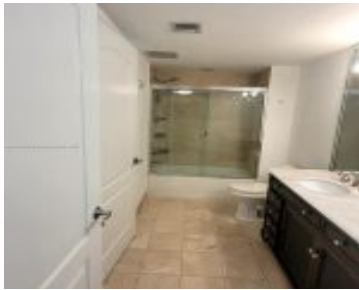

2101 BRICKELL AVE MIAMI FL 33129 2101 BRICKELL AVE 1109

<https://www.cays.com>

SKYLINE ON BRICKELL CONDO UNIT 1109 UNDIV 0.20873% INT IN COMMON ELEMENTS OFF REC 22848-4086 COC 26232-4618 11 2007 4 Spacious unit in convenient location near highways and shopping.