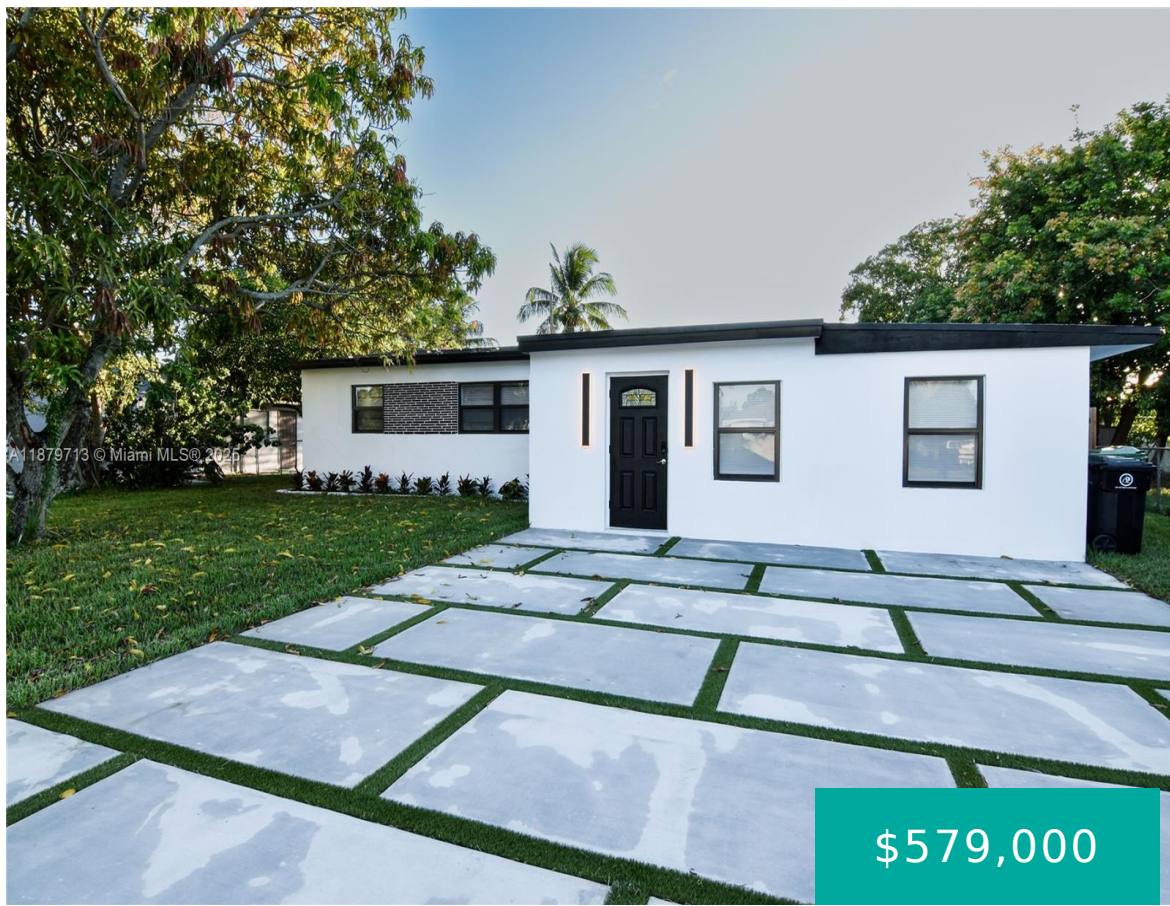

413 22ND TER FORT LAUDERDALE FL 33312 413 SW 22ND TER

<https://www.cays.com>

\$579,000

WOODLAND PARK AMD PLAT 29-18 B LOT 18 BLK F Completely remodeled pool home in the heart of Fort Lauderdale! This 5 bed, 2 bath residence features impact windows and doors, brand-new AC, and a solid roof for peace of mind. The home offers a bright and open layout with plenty of space for family [...]

Status: Active

Bedrooms: 5 beds

Bathrooms: 2, 2 baths

Half baths: 0 half baths

Floors: 1 floor

Area: 1412 sq ft

Lot size: 7370, 7370 sq ft

Year built: 1954

View: None

Subdivision Name: WOODLAND PARK AMD PLAT

County: Broward

Property details

Subdivision Name: WOODLAND PARK AMD PLAT **Lot Size Square Feet:** 7370

Parcel Number: 33312

Property Features

Parking Features: Driveway