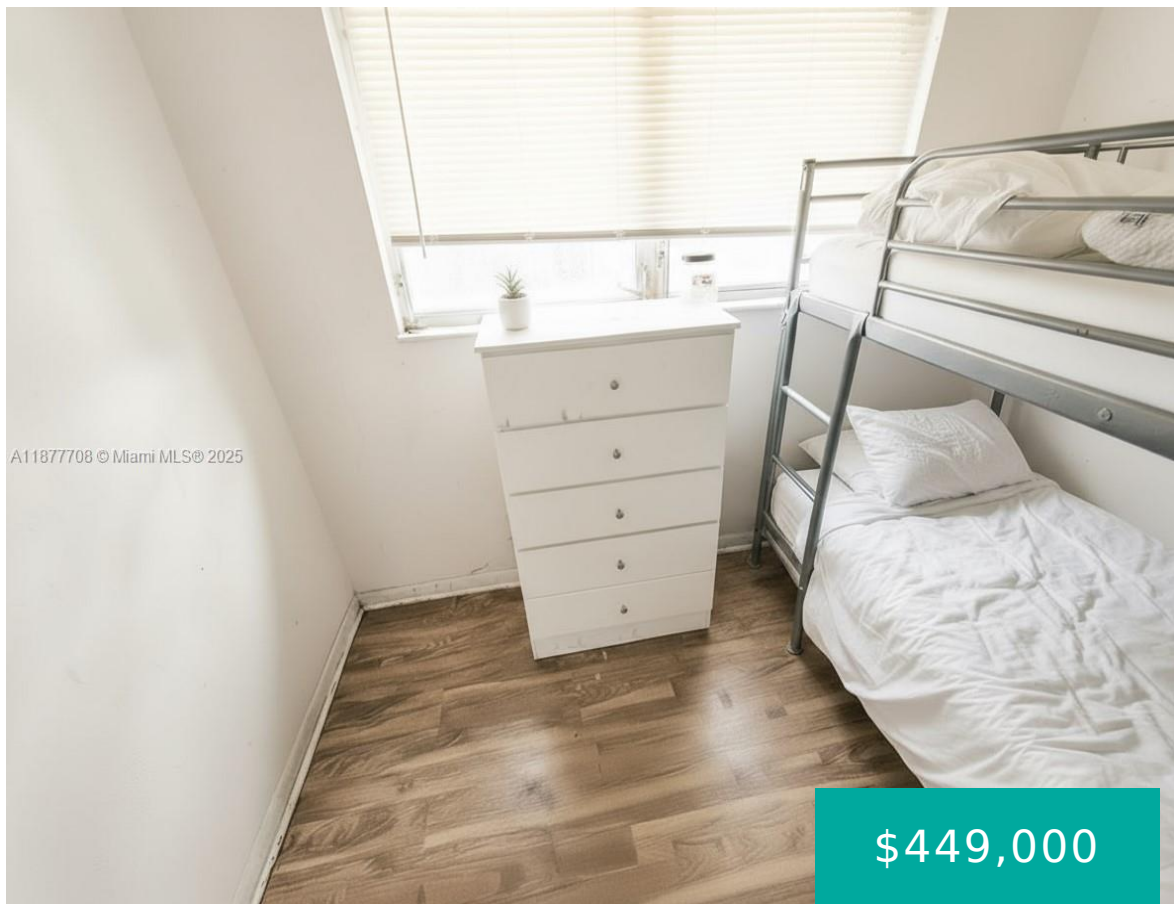

537 20TH AVE FORT LAUDERDALE FL 33311 537 NW 20TH AVE

<https://www.cays.com>

A11877708 © Miami MLS © 2025

RIVER BEND 25-50 B LOT 20 BLK 2 Large house w/ fenced yard, room for pool or make it an entertainment paradise. First floor has 4 beds, 1.5 baths, kitchen, living room & dining rooms. 2nd floor has additional 2 beds & 1 bath. Great for efficiencies/in law quarters. Close to I-95 and downtown, no [...]

Bedrooms: 6 beds

Bathrooms: 2, 3 baths

Half baths: 1 half bath

Floors: 2 floors

Area: 2200 sq ft

Lot size: 5500, 5500 sq ft

Year built: 1950

View: Garden